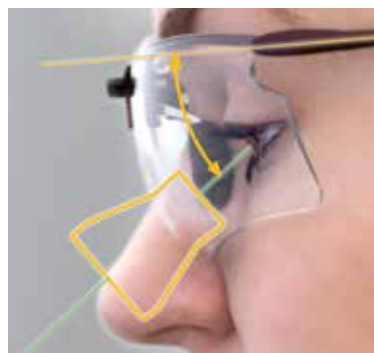

High Resolution 2.5x, 3.0x, 3.5x

OUR CLEAREST YET

Prismatic (Expanded Field) 3.5x, 4.0x, 4.5x

Q-Optics Prismatic loupes feature a greatly expanded field of view and edge-to-edge clarity. Machined titanium unibody housing and carbon fiber shrouds provide extreme weight reduction without compromising optical performance. Nose-relief design, combined with the TrueFit measurement system, achieves the steepest ergonomic angles.

True-Fit® Technology, a Q-Optics exclusive, helps ensure that your custom TTL Loupes are the perfect fit for you.

The human face is one of the most subtly complex parts of the human body and the fit of your loupes should be more than determining the width of your eyes. Q-Optics True-Fit® Technology digitally captures all your necessary facial features and frame fit characteristics. Custom measurement, custom fitting, and custom fabrication are what set us apart.

1 Capture

2 Analyze

3 Build

Q-Optics Custom Through-the-Lens style loupes features:

Features

Specifications

Through the Lens (TTL) Style Loupes

(F2.5x, F3.0x, F3.5x)