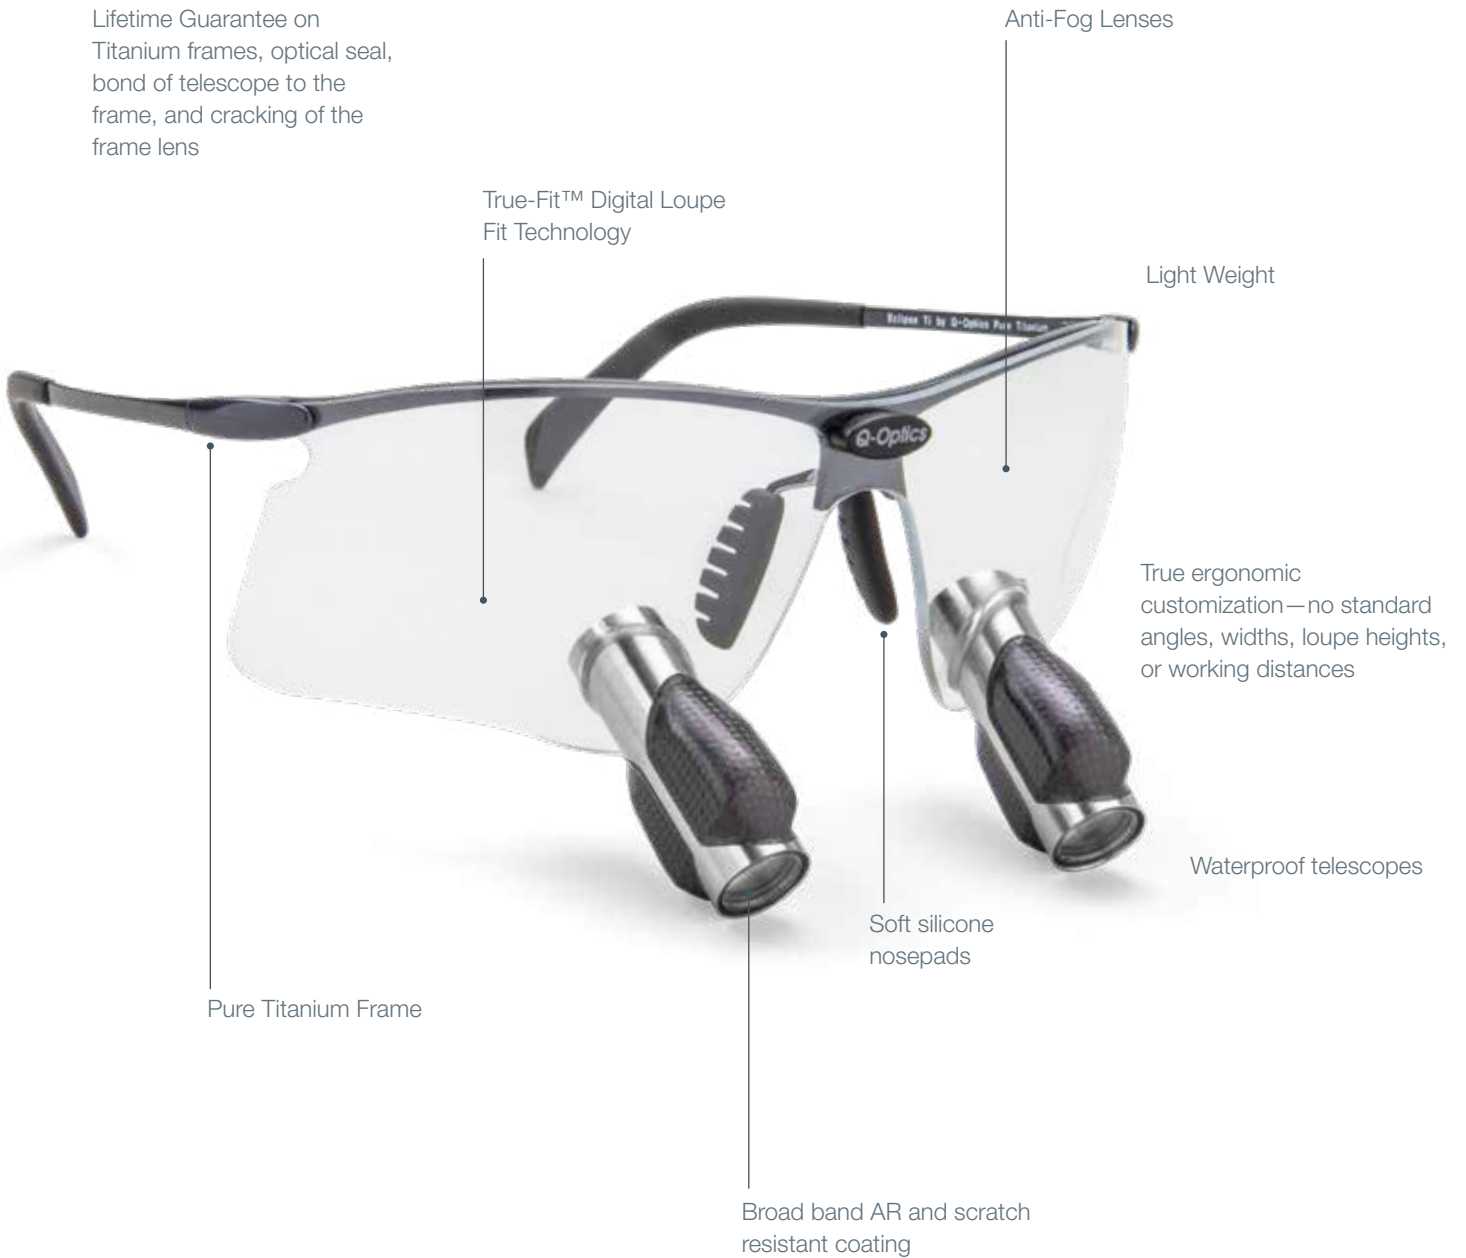

Q-Optics Custom Through-the-Lens style loupes features:

Features