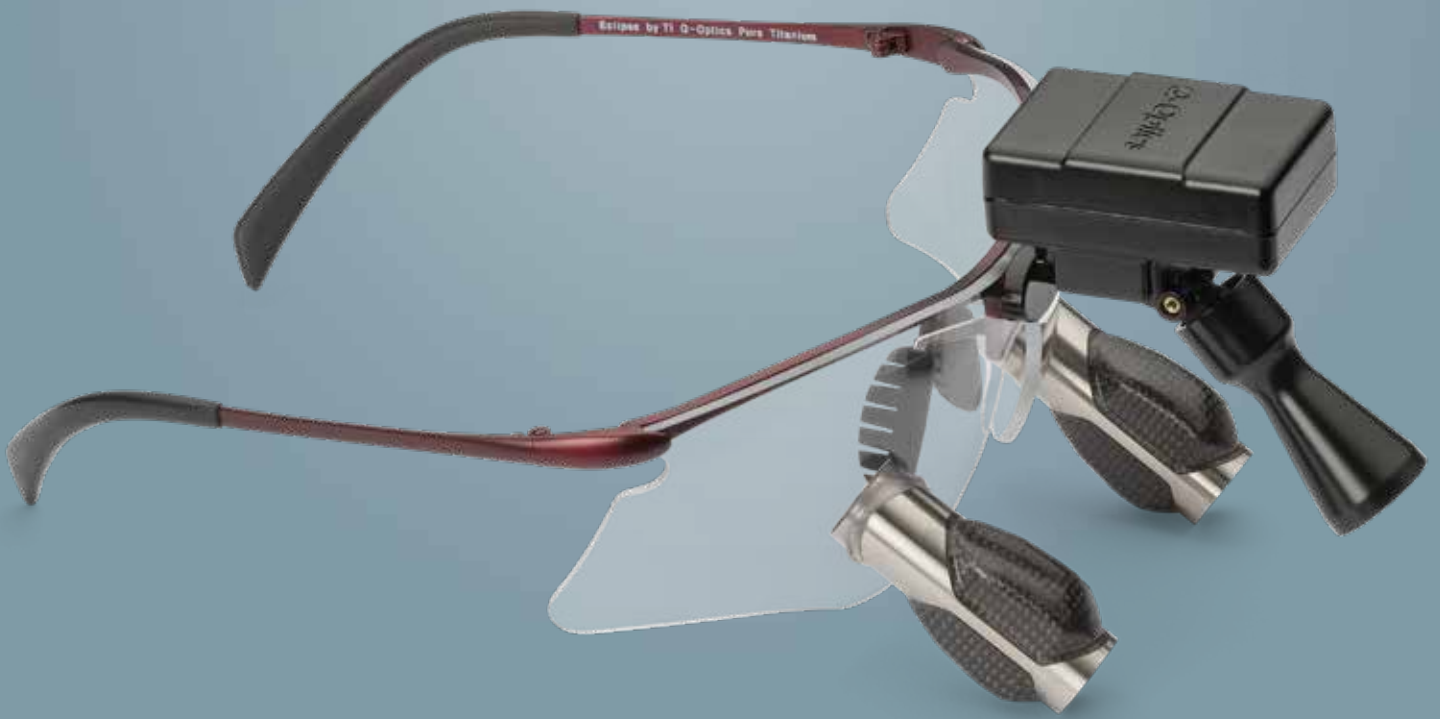

Have a Better Look®

Q-Optics

972-298-2669 Local

800-858-2121 US & Canada only

972-298-6592 fax

q-optics.com

Q-Optics / Quality Aspirators

1419 Godwin Lane

Duncanville, Texas 75116

Follow Us