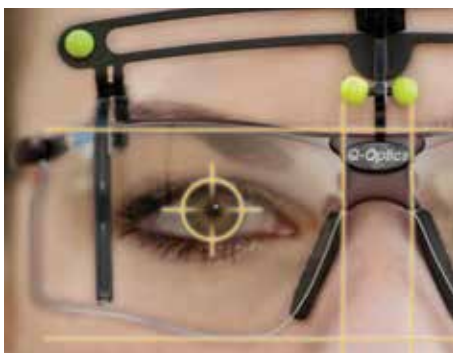

Custom TTL

Q-Optics Through-the-Lens (TTL) Loupes

q-optics.com

Q-Optics
a division of Quality Aspirators

Technology

High Resolution 2.5x, 3.0x, 3.5x

Q-Optics High Resolution Loupes feature an extra dense optical system. Multiple lenses and glass types combine to create increase image clarity. Weight was not ignored however as these loupes still weigh an average 25 grams less than standard optical systems.

High Resolution 2.5x, 3.0x, 3.5x

OUR CLEAREST YET

Prismatic (Expanded Field) 3.5x, 4.0x, 4.5x

Q-Optics Prismatic loupes feature a greatly expanded field of view and edge-to-edge clarity. Machined titanium unibody housing and carbon fiber shrouds provide extreme weight reduction without compromising optical performance. Nose-relief design, combined with the TrueFit measurement system, achieves the steepest ergonomic angles.

True-Fit® Technology, a Q-Optics exclusive, helps ensure that your custom TTL Loupes are the perfect fit for you.

The human face is one of the most subtly complex parts of the human body and the fit of your loupes should be more than determining the width of your eyes. Q-Optics True-Fit® Technology digitally captures all your necessary facial features and frame fit characteristics. Custom measurement, custom fitting, and custom fabrication are what set us apart.

1 Capture

2 Analyze

3 Build

Q-Optics Custom Through-the-Lens style loupes features:

Features

Specifications

Through the Lens (TTL) Style Loupes

(F2.5x, F3.0x, F3.5x)